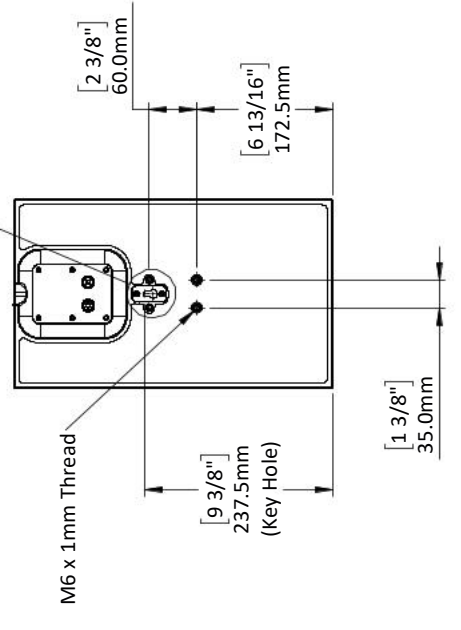

DETAIL A
SCALE 1:2

D C B A

NAME	DATE
TITLE	Sheet 1
SIZE	DWG. NO.
A PERLISTEN_S4s_Architectural	
SCALE: 1/8"	REV 1
SHEET 1 OF 1	

1

2