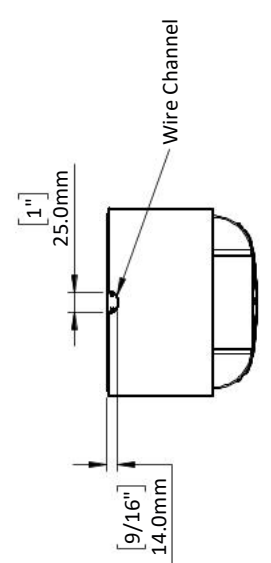

D C B A

NAME	DATE
TITLE	Sheet 1
SIZE	DWG. NO.
A PERLISTEN_S4s_Architectural	
SCALE: 1/8"	REV 1
SHEET 1 OF 1	

1

2