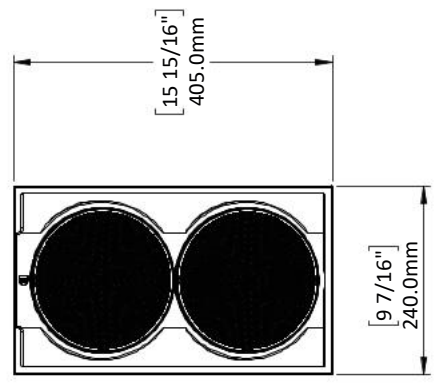

D C B A

NAME	DATE
TITLE	Sheet 1
SIZE	DWG. NO.
A PERLISTEN_S4s_Architectural	
SCALE: 1/8"	REV 1
SHEET 1 OF 1	

1

2