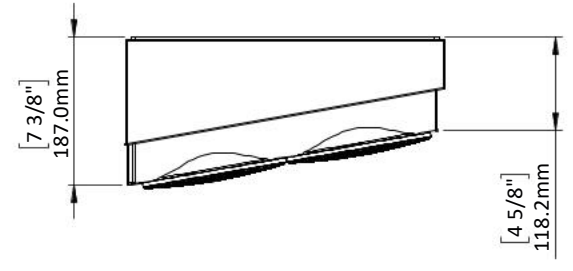

D C B A

NAME	DATE
TITLE	Sheet 1
SIZE	DWG. NO.
A PERLISTEN_S4s_Architectural	
SCALE: 1/8"	REV 1
SHEET 1 OF 1	

1

2