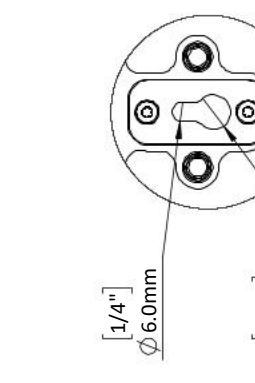

4 3 2 1

REVISIONS		DATE
REV.	DESCRIPTION	
1	Initial Release	3/30/2021

DETAIL A
SCALE 1:2