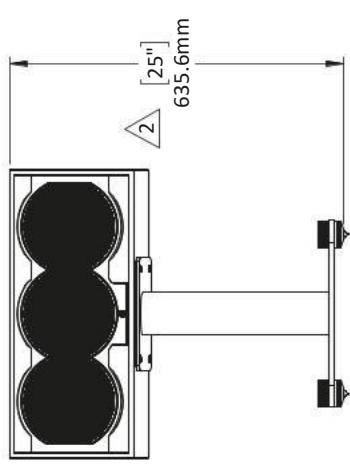

4 3 2 1

REVISIONS		
REV.	DESCRIPTION	DATE
1	Initial Release	3/7/21
2	Enclosure depth was 236mm, changed overall height	3/14/2021
3	Added grill and terminal dimensions	4/1/2021

D C B A

NAME	DATE	 PERLISTEN AUDIO, LLC
TITLE:		SIZE DWG. NO. A PERLISTEN-R5c_Architectural
Sheet1		
REV		SCALE: 1:12
SHEET 1 OF 1		SHEET 1 OF 1

1 2 3 4

D C B A

1

2

1