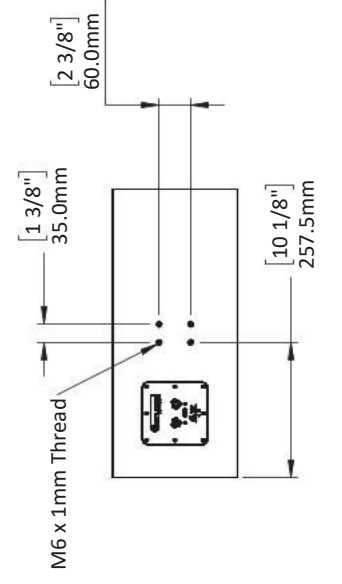

4 3 2 1

REVISIONS		
REV.	DESCRIPTION	DATE
1	Initial Release	3/7/21
2	Enclosure depth was 236mm, changed overall height	3/14/2021
3	Added grill and terminal dimensions	4/1/2021

D C B A

NAME	DATE	 PERLISTEN AUDIO, LLC
TITLE:		SIZE DWG. NO. A PERLISTEN-R5c_Architectural
Sheet1		
REV		SCALE: 1:12
SHEET 1 OF 1		SHEET 1 OF 1

1 2 3 4

D C B A

1

2

1