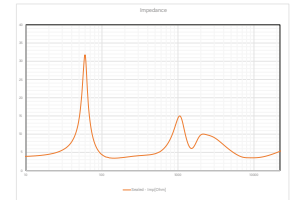

Horizontal Directivity

Vertical Directivity

Impedance

MODEL R5c

TECHNICAL SPECIFICATIONS

Designed to be mounted on optional stand, or mounted to a wall with our tilt swivel bracket. Sharing "trickle-down" technology from our flagship S-Series, the DPC-Array here based on three 26mm domes, guarantees excellent directivity control and timbre matching with all R-Series speakers. The Silk diaphragms developed ground up, chosen specifically their smooth, effortless representation of midrange and treble. The 165mm woofers are made from our proprietary HPF pulp, two years in development, bringing new technology to one of the oldest materials used in loudspeaker design.

BASIC

Dimensions (HxWxD)
240 x 550 x 270mm
9.5 x 21.6 x 10.6"

Weight
15.0 kg (33.0 lbs.)

Available finishes
High Gloss Black

TECHNICAL

Enclosure Alignment
3-way acoustic suspension

Driver complement
DCP-Array: 26mm(3) Silk dome
Woofers: 165mm(2) HPF diaphragms