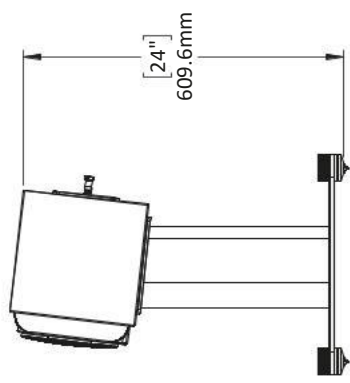

4 3 2 1

REVISIONS		
REV.	DESCRIPTION	DATE
1	Initial Release	3/7/21
2	Enclosure depth was 236mm, changed overall height	3/14/2021
3	Added grill and terminal dimensions	4/1/2021

D C B A

NAME	DATE	 PERLISTEN AUDIO, LLC
TITLE:		SIZE DWG. NO. A PERLISTEN-R5c_Architectural
Sheet1		
REV		SCALE: 1:12
SHEET 1 OF 1		SHEET 1 OF 1

1 2 3 4

D C B A

1

2

1