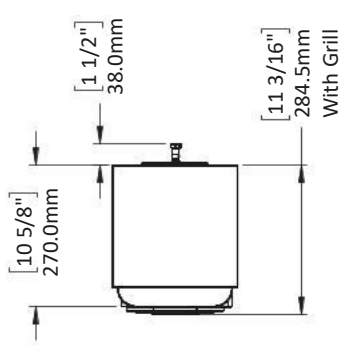

4 3 2 1

REVISIONS		
REV.	DESCRIPTION	DATE
1	Initial Release	3/7/21
2	Enclosure depth was 236mm, changed overall height	3/14/2021
3	Added grill and terminal dimensions	4/1/2021

D C B A

NAME	DATE	 PERLISTEN AUDIO, LLC
TITLE:		SIZE DWG. NO. A PERLISTEN-R5c_Architectural
Sheet1		
REV		SCALE: 1:12
SHEET 1 OF 1		SHEET 1 OF 1

1 2 3 4

D C B A

1

2

1