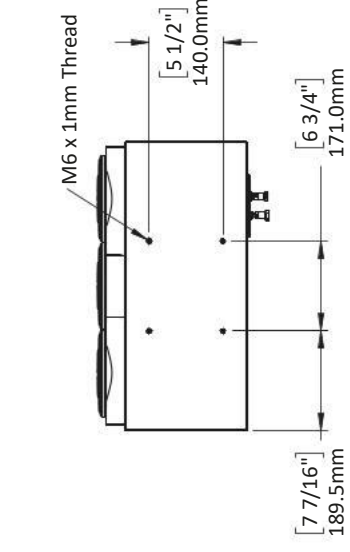

4 3 2 1

REVISIONS		
REV.	DESCRIPTION	DATE
1	Initial Release	3/7/21
2	Enclosure depth was 236mm, changed overall height	3/14/2021
3	Added grill and terminal dimensions	4/1/2021

D C B A

NAME	DATE	 PERLISTEN AUDIO, LLC
TITLE:		SIZE DWG. NO. A PERLISTEN-R5c_Architectural
Sheet1		
REV		SCALE: 1:12
SHEET 1 OF 1		SHEET 1 OF 1

1 2 3 4

D C B A

1

2

1