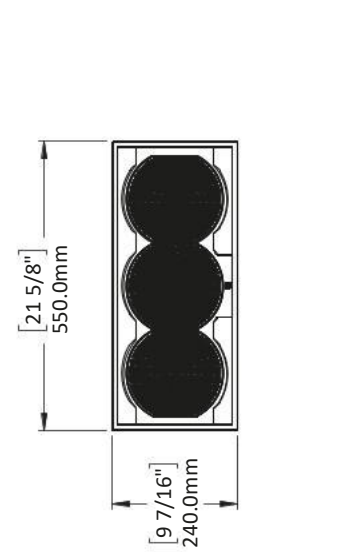

4 3 2 1

REVISIONS		
REV.	DESCRIPTION	DATE
1	Initial Release	3/7/21
2	Enclosure depth was 236mm, changed overall height	3/14/2021
3	Added grill and terminal dimensions	4/1/2021

D C B A

NAME	DATE	 PERLISTEN AUDIO, LLC
TITLE:		SIZE DWG. NO. A PERLISTEN-R5c_Architectural
Sheet1		
REV		SCALE: 1:12
SHEET 1 OF 1		SHEET 1 OF 1

1 2 3 4

D C B A

1

2

1